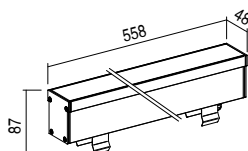

MINOSSE RECESSED M 230Vac

IP67 IK09 CE |

TIPOLOGIA / *TPOLOGY*

Incassi | *Recessed*

POSIZIONE INSTALLATIVA | *INSTALLATION POSITION*

A terra | *Floor*

AMBIENTE INSTALLATIVO | *INSTALLATION LOCATION*

Esterno | *Outdoor*

MINOSSE RECESSED M

558 mm

22W

kg 2,02