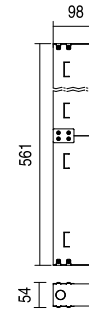

MINOSSE RECESSED M 230V_{ac}

ACCESSORI | ACCESSORIES

CODICE / CODE	CAM06
TIPOLOGIA / TYPOLOGY	Cassaforma <i>Housing boxe</i>
MATERIALE / MATERIAL	Acciaio inox, dima in polistirolo <i>Stainless steel, polystyrene jig</i>

FILTRI | FILTER

CODICE / CODE	HC
TIPOLOGIA / TYPOLOGY	Filtro Honeycomb <i>Honeycomb filter</i>